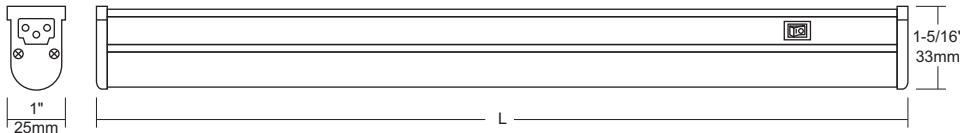

Beam Spread

The fixture lens provides for 160° beam spread.

Linking

Complete with a joiner, these no shadow linking fixtures can be linked up to 10 units in a single run.

Mounting Kit

Hardware provided for mounting fixture to standard horizontal surfaces or vertical wall surface.

Description

This LED Fluorobar light is a linear light with an integrated LED strip. Available with various lengths to meet any installation application.

	LEDBAR9	LEDBAR14	LEDBAR23	LEDBAR34	LEDBAR46	LEDBAR58
Length (L)	9"	13-1/2"	22-5/8"	34-1/2"	46-1/4"	58"
	229mm	344mm	575mm	875mm	1175mm	1475mm
Lumens	250	400	775	1175	1500	1800